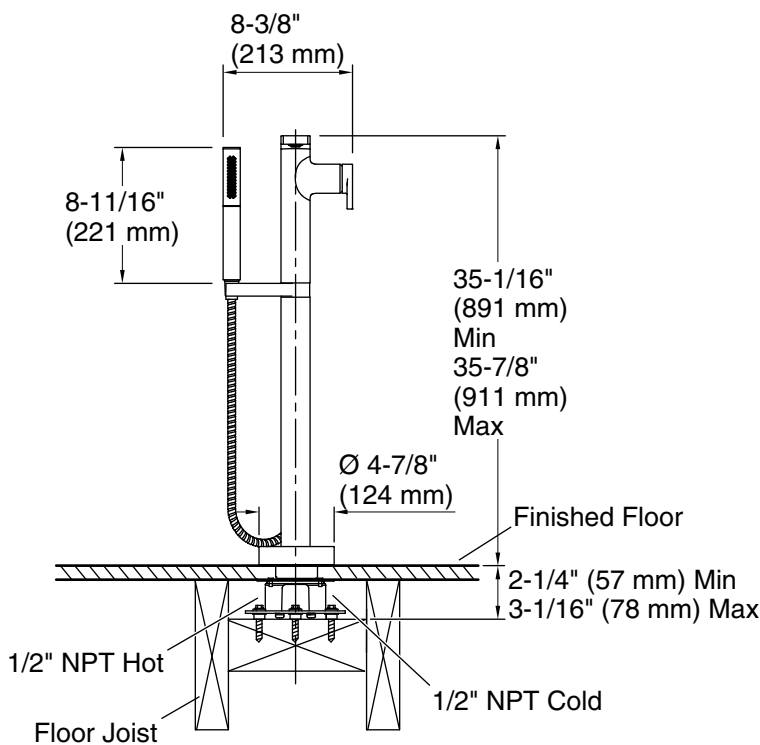

Technical Information

All product dimensions are nominal.

Faucet:

Flow rate: 7.5 gal/min (28.4 l/min)

Pressure: 45 psi (3.1 bar)

Drain included: No

Spout:

Spout reach: 8-1/4" (210 mm)

Adequate floor space is required. The wood support must be a minimum of 2" (51 mm) thick by 6" (152 mm) wide. 2x6 lumber is NOT adequate for this application.

Concrete can be used as the floor support. Requires a 3/16" masonry drill bit and six 1/4" x 1-3/4" concrete screws, which are not included.