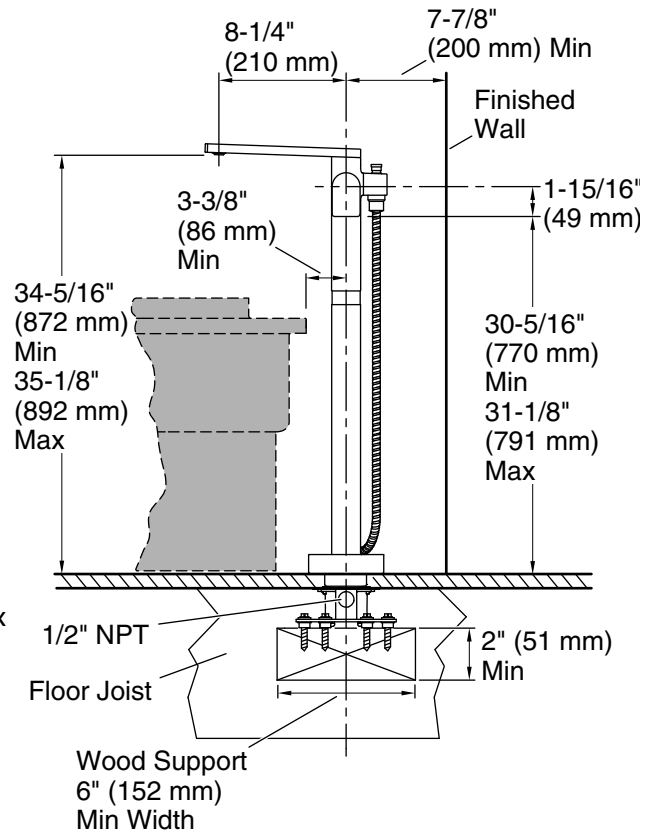

Technical Information

All product dimensions are nominal.

Faucet:

Flow rate: 7.5 gal/min (28.4 l/min)

Pressure: 45 psi (3.1 bar)

Drain included: No

Spout:

Spout reach: 8-1/4" (210 mm)

Adequate floor space is required. The wood support must be a minimum of 2" (51 mm) thick by 6" (152 mm) wide. 2x6 lumber is NOT adequate for this application.

Concrete can be used as the floor support. Requires a 3/16" masonry drill bit and six 1/4" x 1-3/4" concrete screws, which are not included.